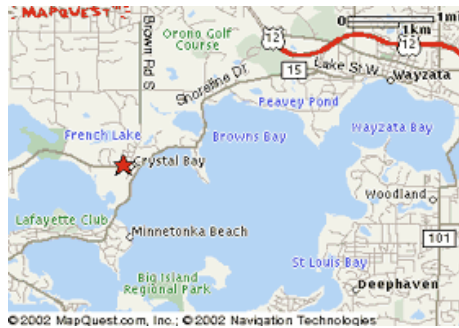

©2002 MapQuest.com, Inc.; ©2002 Navigation Technologies
[go to mapquest >>](#)

Address:

Minnetonka Center for the Arts
2240 North Shore Drive
Wayzata, MN 55391

Directions

Directions from Minneapolis - St. Paul: Take 394W from downtown Minneapolis and exit on 15W 1.5 miles past Wayzata. Continue on 15W for 3 miles around Lake Minnetonka, turn right at County Road 51W (North Shore Drive). The Art Center is 3 blocks from the 15/51 turnoff, on the right-hand side. 952.473.7361

For a detailed map, click on the MapQuest link and create your own map and directions.

Winter classes start January 5, 2009

Spring I classes start March 1, 2009

Spring II classes start April 27, 2009

Summer Arts Camp for Kids starts June 8, 2009

Summer classes start June 22, 2009

Fall I classes start September 8, 2009

Fall II classes start November 2, 2009

HOURS

Monday & Friday: 9 AM - 5 PM

Tuesday - Thursday: 9 AM - 9:30 PM

Saturdays (Sept 6, 2008 - June 14, 2009): 9 AM - 5 PM

Saturdays (June 27 - Aug. 29, 2009): 9 AM - 1 PM

Closed Sundays

Closed November 27, 2008

Closed December 24, 2008 - January 4, 2009

Closed May 25, 2009

Closed July 3 & 4, 2009

Closed August 31 - September 7, 2009

***

Questions? Call us at 952.473.7361, ext. 16