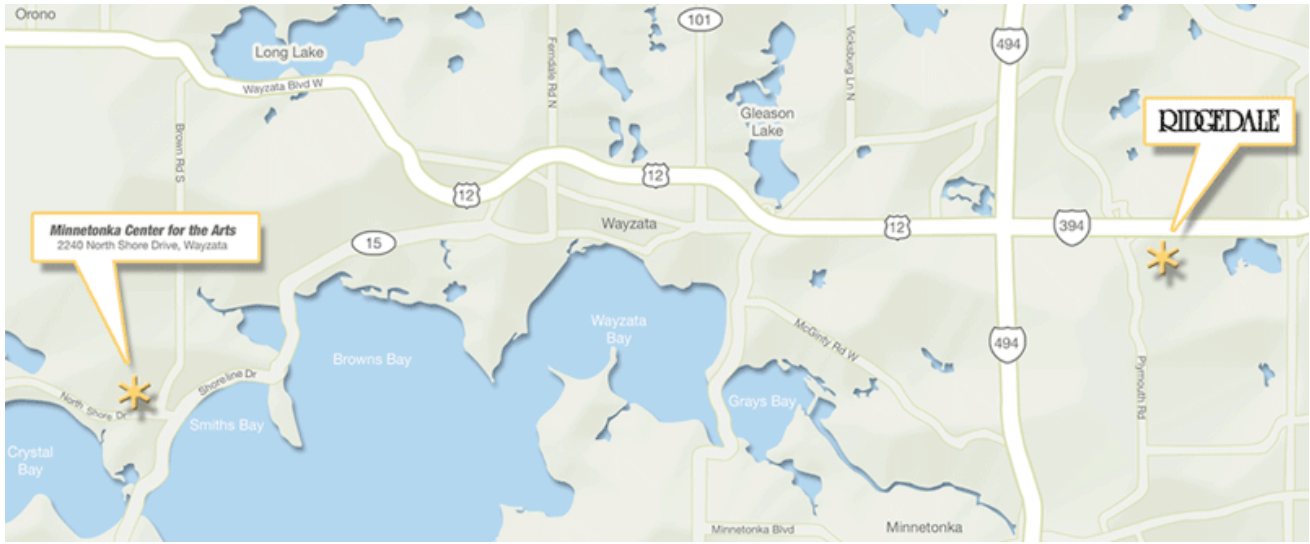

Minnetonka Center for the Arts

/VISUALLY SPEAKING/

LOCATION

- HOME
- ABOUT US
- CLASSES
- OUTREACH
- FACILITY
- EVENTS
- GALLERY
- **LOCATION**
- CONTACT US